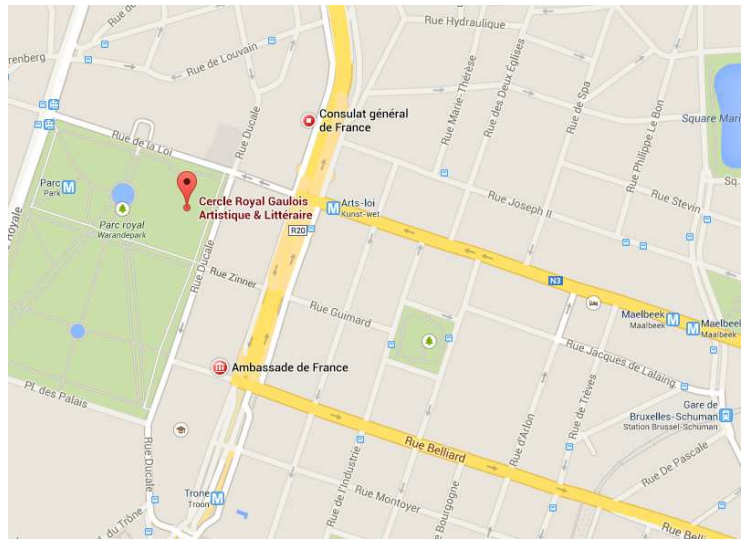

Cercle Royal Gaulois

Cercle Royal Gaulois - Rue de la Loi/Wetstraat 5 - 1000 Brussels

<http://www.cercle-gaulois.be/en/>

HOW TO GET THERE

-  Railway station: Gare Bruxelles-Central – Gare de Bruxelles-Schuman
-  Metro: Lines 1 and 5, station Arts-loi /Kunst-wet is situated just across the venue
-  City bikes “Villo”: Station no. 8 Art loi/Kunst-wet, Rue d’Arton/Aarlenstraat or station no. 7 Parc/Park, rue Royale/ Koningenstraat (in front of No. 66-68).
-  Car sharing « Cambio »: STIB / MIVB, rue du Gentilhomme 5, 1000 Brussels